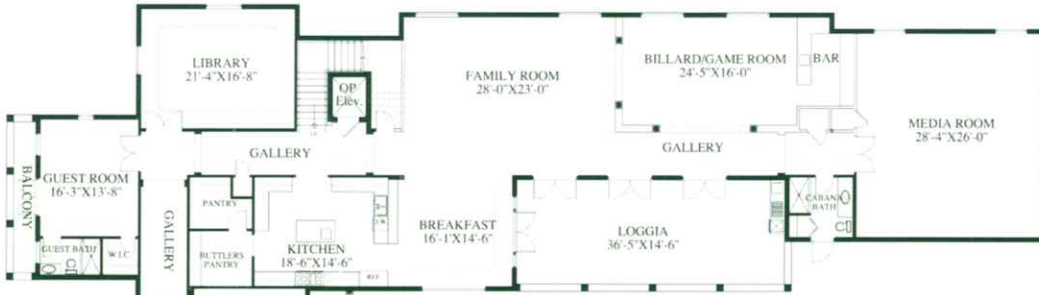

◆ Master the Art of Living ◆

Watch Hill

Village of Pinecrest

6001 Rolling Road Drive

7 Bedroom, 8 Baths & 1 Half Bath

Shear Construction is proud to present a new collection of masterpieces. This estate is located in Pinecrest on a beautiful deep oversized acre with lush landscaping. The home itself is perched above Pinecrest on a quiet street that meanders and curves to create a unique setting. The garage and backyard will have its own access with gated entry. The style of the home has details of a beautiful seaside home with balconies and verandas to relax and enjoy the wonderful tropical weather in which we live. A few of the items we consider standard when building a custom home are custom wood cabinetry, crown moldings, marble flooring, impact glass and hand forged railings. This estate features a formal living room, dining room, library, butler pantry, fireplace, three car garage and so much more... This house will satisfy the needs of any family looking to "Master the Art of Living".

• Under A/C	10,144 SF
• Garage	355 SF
• Covered Terrace	172 SF
• Covered Entry	70 SF
TOTAL	10,579 SF

Ground Floor

Second Floor

6817 S.W. 81 Terrace ◆ Miami, FL 33143 ◆ Tel **305.668.4949** ◆ Fax 305.669.0544 ◆ Cel **305.300.9956**
www.shearhomes.com ◆ CGC#018482