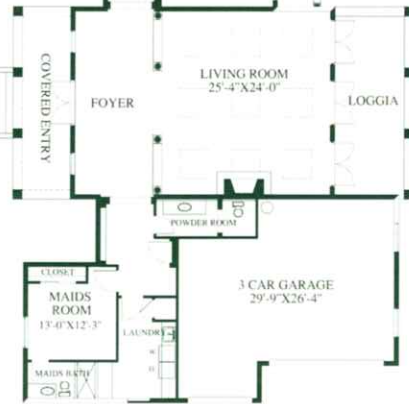

◆ Master the Art of Living ◆

Watch Hill

Village of Pinecrest

6001 Rolling Road Drive

7 Bedroom, 8 Baths & 1 Half Bath

Shear Construction is proud to present a new collection of masterpieces. This estate is located in Pinecrest on a beautiful deep oversized acre with lush landscaping. The home itself is perched above Pinecrest on a quiet street that meanders and curves to create a unique setting. The garage and backyard will have its own access with gated entry. The style of the home has details of a beautiful seaside home with balconies and verandas to relax and enjoy the wonderful tropical weather in which we live. A few of the items we consider standard when building a custom home are custom wood cabinetry, crown moldings, marble flooring, impact glass and hand forged railings. This estate features a formal living room, dining room, library, butler pantry, fireplace, three car garage and so much more... This house will satisfy the needs of any family looking to "Master the Art of Living".

• Under A/C	10,144 SF
• Garage	355 SF
• Covered Terrace	172 SF
• Covered Entry	70 SF
TOTAL	10,579 SF

Ground Floor

Second Floor

6817 S.W. 81 Terrace ◆ Miami, FL 33143 ◆ Tel **305.668.4949** ◆ Fax 305.669.0544 ◆ Cel **305.300.9956**
www.shearhomes.com ◆ CGC#018482